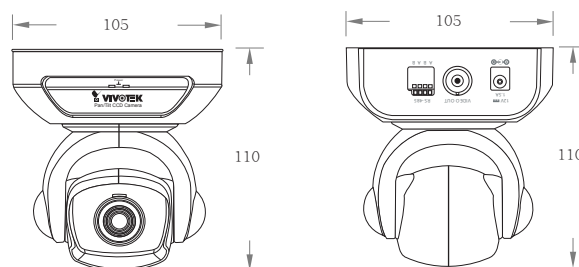

Vivotek *IP Surveillance System*

Pan/Tilt CCTV Camera PT1111M/1121M

The Vivotek PT1111M/1121M is a cost effective and easy-to-install Pan/Tilt CCTV camera ideal for CCTV installers. Unlike the traditional bulky Pan/Tilt CCTV camera, Vivotek PT1111M/1121M with a stylish shape is extremely compact and light-weight. Built-in "Pelco D" protocol, PT1111M/1121M is capable of working with most DVRs, controllers and video servers. High quality 1/3" CCD sensor provides the sharp image while the wide-range pan/tilt effectively increases the viewing angle. The included ceiling mount kit and available remote control make the installation and operation much easier!

Features

- RS-485 control interface
- Use "Pelco D" protocol; work with most DVRs and Video Servers
- Compact size and light-weight
- Cost effective and easy to install
- Wide-range Pan/Tilt operation
- Camera ID setting (1~254)
- High quality 1/3" CCD sensor
- Included ceiling mount kit
- IR remote control available

Technical Specifications

PT1111M/PT1121M

Image sensor	1/3" Color CCD	Pan Angle	-135° ~ +135°
Picture Elements	NTSC: 512*492/ PAL: 512*582	Pan Speed	2° ~ 65°/sec.
Horizontal Resolution	380TV Lines	Tilt Angle	-90° ~ +45°
H. Sync Frequency	NTSC: 15.734 KHz, PAL: 15.625 KHz	Tilt Speed	6° ~ 30°/sec.
V. Sync Frequency	NTSC: 59.94 KHz, PAL: 50 KHz	Control Interface	RS-485
Synchronization	Internal	Address Setting	1~254
Minimum Illumination	1.0 Lux at F2.0	Dimensions	115mm(L)*105mm(W)*110mm(H)
Back Light Compensation	ON/OFF switch	Weight	Net. 308g.
Electronic Shutter	AUTO, Range: 1/50(1/60) ~ 1/100,000 sec.	Power	12V DC
Auto Gain Control	AUTO	EMI & Safety	CE, FCC
Video Output	1 Vp-p, 75 Ohms		
Lens	Standard: 6mm/F1.8 Option: 3.6, 8, 12 mm/F2.0		