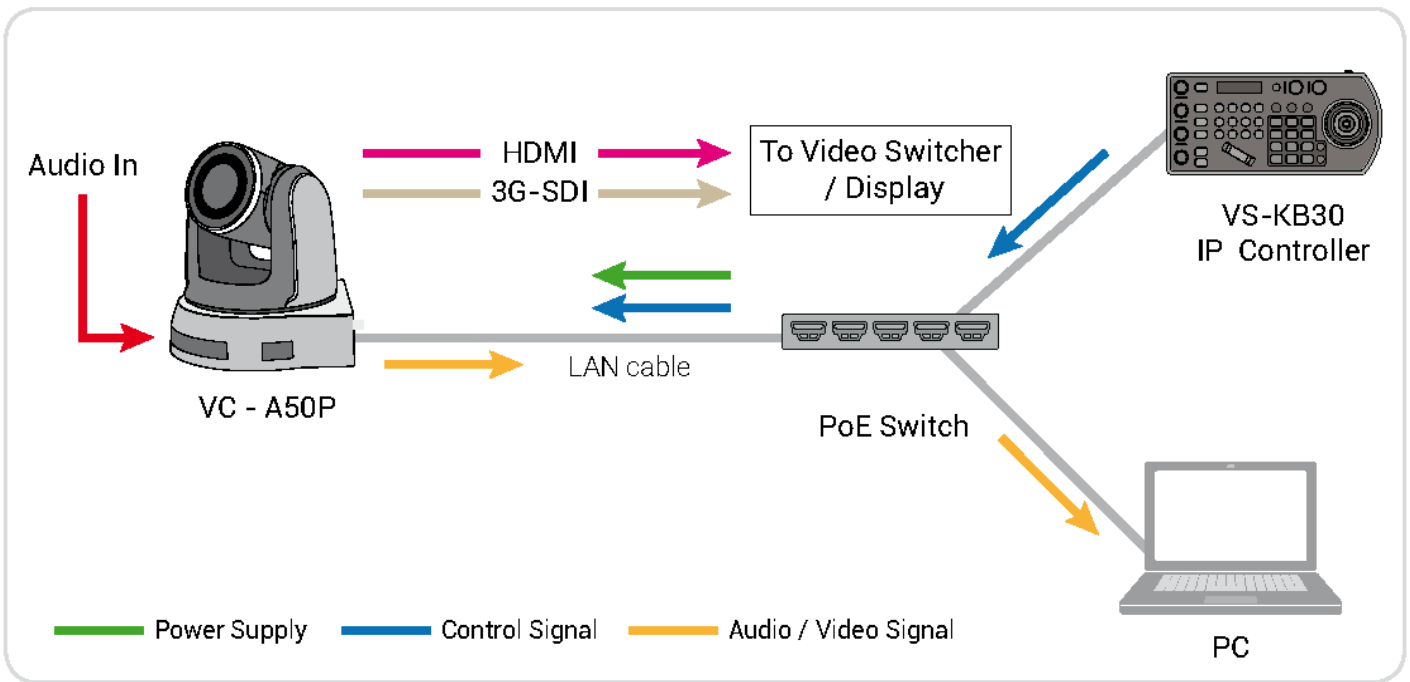

VS-KB30 Compact Camera Controller

The VS-KB30 joystick is able to control PTZ cameras. This accessory is suitable for easy operation and different camera adjustments with Sony VISCA protocol, Pelco P&D, VISCA Over IP, and ONVIF. With its auto backlight keypad display, the VS-KB30 is suitable for different environments.

Key Features

- Joystick for Pan / Tilt / Zoom
- Easy operation of versatile camera adjustments
- The RS-232C / RS-422 x2 / Ethernet communication interfaces allow long-distance communication
- High brightness LCD display
- Auto backlight keypad
- Protocol by VISCA, Pelco P&D, VISCA Over IP, ONVIF
- PoE
- Up to 255 Camera Addresses & Zoom control
- Hot key: Shutter, Iris, Gain, Focus, Speed, Zoom, and 6 user-assignable keys

More Details

Comm. Interface	RS-232, RS-422 x2 , Ethernet
Display	LCD
Joystick	4-axis (Pan / Tilt / Zoom)
Speed Control	x2 (2 Knobs)
Zoom Control	x1 (Zoom Seesaw Lever)
Gain Control	R / B Gain (2 Knobs)
Assign Button	x6
Keypad with backlight	Yes
Protocol	VISCA, Pelco P&D, VISCA Over IP, ONVIF
Baud Rate	2400, 4800, 9600, 19200, 38400 bps
Camera Address	1~255
Preset	255
Power	DC12V / PoE
Power Consumption	8W
Dimensions	278 x 132 x 99.5 mm
Weight	1 kg

Single Camera Connection

Multi-Camera Connection