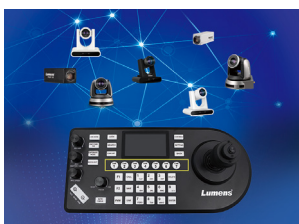

VS-KB21 IP Camera Controller

VS-KB21 is a fully-featured IP controller suitable for use with box and PTZ cameras. Its built-in display allows the user to preview the IP stream of each connected camera. This makes it easier and quicker to frame each shot and to set up presets.

Key Features

- Controls up-to total of 255 IP-connected cameras
- Quick access control of exposure, white balance, focus, PTZ speed and 2 user-assignable keys
- Supports RTSP Preview on LCD screen
- Supports RS-232, RS-422, and Ethernet control
- Supports VISCA and VISCA Over IP control protocols

3" LCD Preview Screen

The low latency preview screen monitors up-to 255 IP streams simultaneously. For precise framing, the operator can switch to a single stream layout enabling full screen video preview.

Product Specifications

Comm. Interface	RS-232 / RS-422 / IP
Display	3" LCD
Joystick	4-axis (Pan / Tilt / Zoom)
Speed Control	x1 (1 Knob)
Zoom Control	x1 (Zoom Seesaw Lever)
Gain Control	R/B Gain
Focus Control	Auto / Manual
Assign Button	x2
Keypad with backlight	Yes
Stream Preview	RTSP
Control Protocol	VISCA / VISCA Over IP
Baud Rate	2400 / 4800 / 9600 / 38400 / 115200 bps
Camera Address	1~255
Preset	255
Power	DC12V / PoE
Power Consumption	PoE : 5W DC In : 5W
Dimension(WxHxD)	11.89" x 5.63" x 4.41" (302 mm x 143mm x 112mm)
Weight	2.8 lbs (1.3 kg)