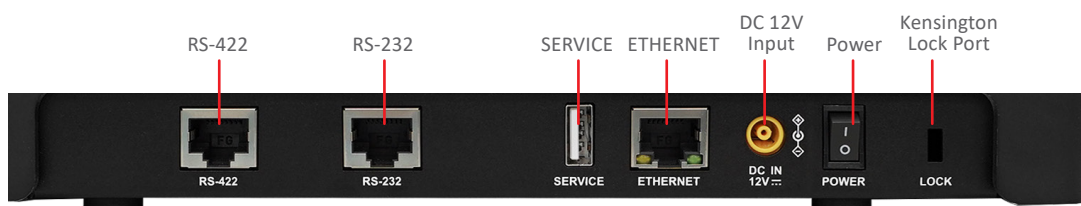

Product Specifications

Comm. Interface	RS-232 / RS-422 / IP
Display	3" LCD
Joystick	4-axis (Pan / Tilt / Zoom)
Speed Control	x1 (1 Knob)
Zoom Control	x1 (Zoom Seesaw Lever)
Gain Control	R/B Gain
Focus Control	Auto / Manual
Assign Button	x2
Keypad with backlight	Yes
Stream Preview	RTSP
Control Protocol	VISCA / VISCA Over IP
Baud Rate	2400 / 4800 / 9600 / 38400 / 115200 bps
Camera Address	1~255
Preset	255
Power	DC12V / PoE
Power Consumption	PoE : 5W DC In : 5W
Dimension(WxHxD)	11.89" x 5.63" x 4.41" (302 mm x 143mm x 112mm)
Weight	2.8 lbs (1.3 kg)

I/O Connections

Lumens®

imaginArt

Pujades 273-275 - 08005
Barcelona 932 920 770
imaginart@imaginart.es
www.imaginart.es