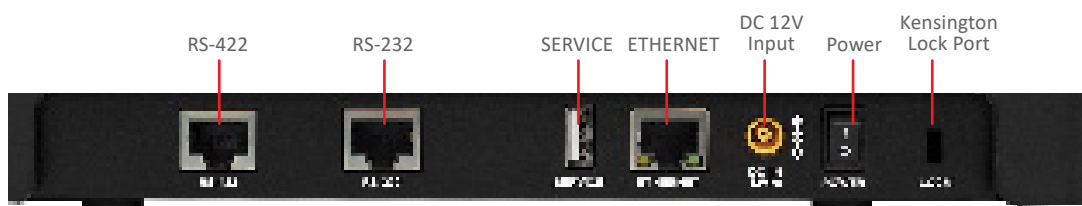

Product Specifications

Comm. Interface	RS-232 / RS-422 / IP
Display	3" LCD
Joystick	4-axis (Pan / Tilt / Zoom)
Speed Control	x1 (1 Knob)
Zoom Control	x1 (Zoom Seesaw Lever)
Gain Control	R/B Gain
Focus Control	Auto / Manual
Assign Button	x2
Keypad with backlight	Yes
Stream Preview	RTSP / NDI HX
Control Protocol	NDI / VISCA / VISCA Over IP
Baud Rate	2400 / 4800 / 9600 / 38400 / 115200 bps
Camera Address	1~255
Preset	255
Power	DC12V / PoE
Power Consumption	PoE : 5W DC In : 5W
Dimension(WxHxD)	11.89" x 5.63" x 4.41" (302 mm x 143mm x 112mm)
Weight	2.8 lbs (1.3 kg)

I/O Connections

Lumens®

imaginArt™

Pujades 273-275 - 08005
Barcelona 932 920 770
imaginart@imaginart.es
www.imaginart.es