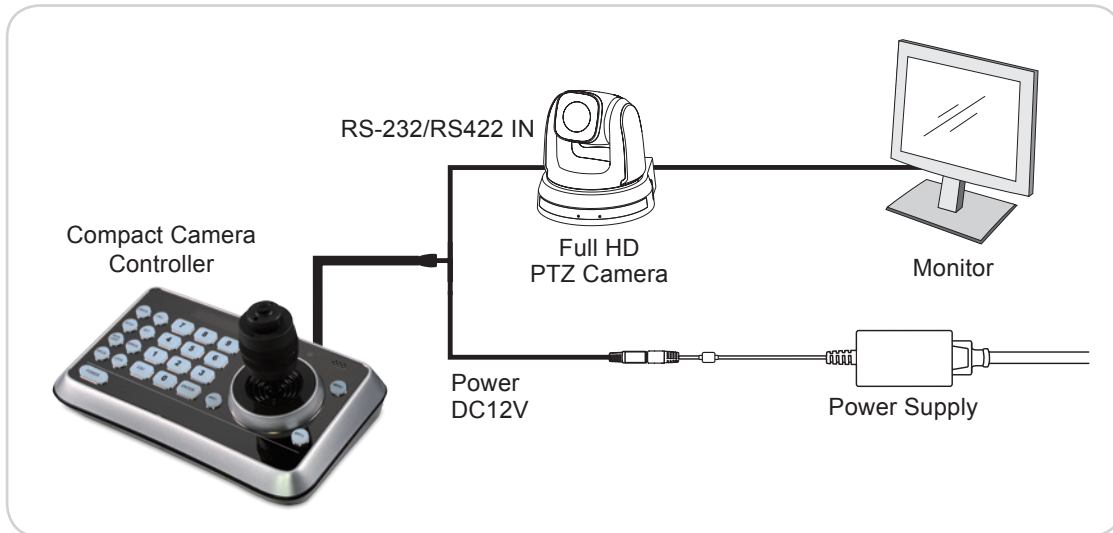

The VS-K20 joystick controls any of the Lumens PTZ cameras. This accessory allows for easy operation and different camera adjustments. With its auto back light keys and OLED display, the VS-K20 is a great camera controller accessory.

Key Features

- Joystick for Pan/Tilt/Zoom and focusing
- Easy operation of versatile camera adjustments
- The RS-232/RS-422 communication interfaces allow long-distance communication
- High brightness OLED display
- Multi-level protection from illegal operation and settings
- Auto backlight keys

Product Specifications

Comm. Interface	Mini Din 8PIN	Backlight	Auto / Manual
Protocol	VISCA	Power	DC12V
Baud Rate	9600/38400 bps	Power Consumption	< 2W
Camera Control (Max.)	7	Dimensions (L x W x H)	200 x 120 x 103 mm (7.9" x 4.7" x 4.1")
Joystick	4-axis (Pan/Tilt/Zoom/Focus)	Weight	0.5 kg (1.1 lbs)
Display	OLED		