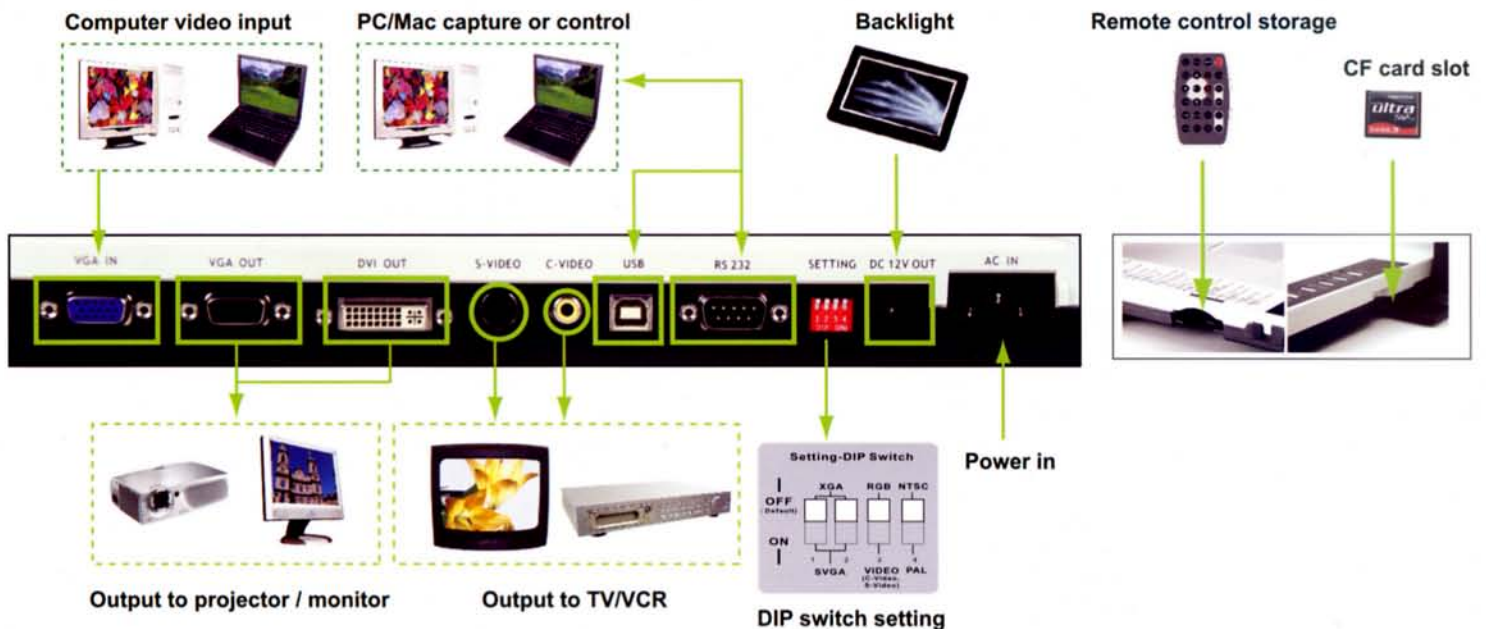

Lighting

- Front lamp type : cold cathode lamp
- Backlight lamp type : cold cathode lamp
- Backlight size : 5" x 4"

Design and Specifications are subject to change without notice.

Input/Output

- VGA Input : HD-SUB 15 pins female
- VGA Output : HD-SUB 15 pins female,
XGA 75 Hz / 60 Hz / SVGA 60 Hz
- Composite Video : NTSC/ PAL RCA jack
- S-Video: min-DIN 4P
- USB : standard USB Socket (Type B)
- DVI : DVI-I digital & analog receptacle connector
- RS232 : D-SUB 9 pins male
- DC 12V Output : DC jack, 750mA

Dimension

- Operating (LxWxH):520 x 350 x 590 mm (20.5" x 13.8" x 23.2")
- Folded (LxWxH):520 x 350 x 150 mm: (20.5" x 13.8" x 6")
- Weight : approximately 5kg (11 lb.)

Power

- Power Source : 100-240V
- Consumption : 15 Watts (lamp off)/ 30 Watts (lamp on)

Accessory

- Power Cable
- VGA Cable
- USB Cable
- C-Video Cable
- User Manual (CD)
- Quick Start Guide
- Remote Control

I/O Connection

2006/06/30