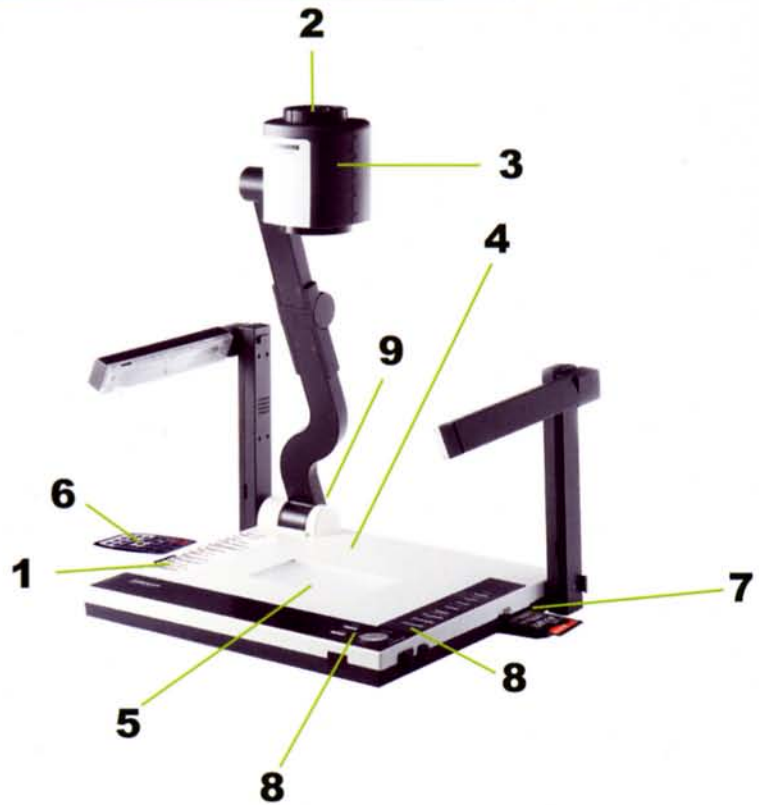

User Friendly Interface

1. Localized User Guide

Each button is marked by an easy-to-understand label for its various functions

2. Camera Head Rotation

The camera head rotates 90/180/270 degrees to capture documents in other orientations

3. Camera Tilt and Swing

The camera head can tilt and swing from center to front and rear for a total of 180 degrees to capture objects outside of the shooting platform

4. Unobstructed Platform

Purposely designed platform allows very large objects to be placed on the platforms for capture

5. Backlight for Presentation Slide Film

The super highlight of backlight enables to present the slide and X rays films.

6. Wireless Remote Control

The credit card size remote control can be stored in the side of the PS400 platform

7. CF Card Reader/Writer

Built-in card reader/writer supports optional memory card for additional storage. Images stored to the optional card are in JPEG format

8. Easy Access Key Pad

Easy access to commonly used functions for user-friendly operation

9. Security Lock

A Kensington lock hole provides protection against theft.