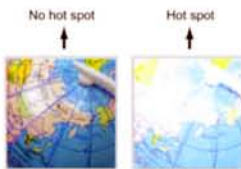

No Hot Spot

No Hot Spot - The PS400 is equipped with a pair of flexible lamps, which can be adjusted to avoid potential hot spots and shadows caused by any fixed external illumination.