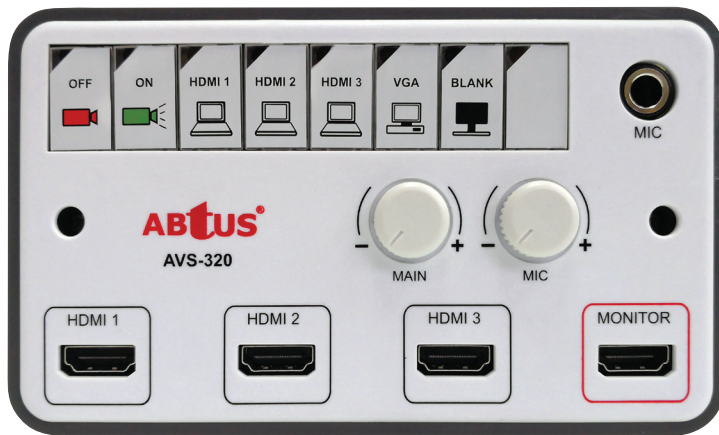

AVS-320A

Classroom Controller Switcher

The ABTUS AVS-320A is a user friendly projector controller switcher that can handle multi format inputs from various sources and controls the projector at the same time.

It consolidates all the input and output signals in a regular classroom and functions as a central controller to make the classroom more organized and easier for teachers to manage.

Since it only require a single CAT-5e/6/7 cable, installation is usually quick and simple. It also has a useful DIP switch that allows users to choose from a list of pre-programmed projectors so there's no need for complicated programing whenever, the user changes the projector.

Features

- Single CAT5e/6/7 output allows for quicker and easier installations
- Support Power over Cable (POC)
- Support up to 20m with CAT-5e and up to 40m with CAT-6A
- Supports VGA and HDMI
- Works well with any monitors, projectors and interactive system
- Scan convert VGA input to HDMI
- Simple to use, no training required
- "User Programmable" with Window base Application Software

Technical specification

Input:	1 × VGA Input (*D-Sub 15pin) 1 × PC-Audio (*3.5mm) 1 × Mic Input (*6.3mm) 3 × HDMI Input (19 pin female with build in buffer)
Output:	1 × CAT5e/6/7 output (To RX) 1 × HDMI monitor output 1 × Main Stereo Audio
VGA bandwidth:	165MHz (R+G+B), support up to 1600 x 1200
Max resolution:	Full HD 1080p (HDMI)
All cable length:	Up to 20 meter using CAT-5e or up to 40m using CAT-6A
Control button:	Available protocol for each "Control Button" :1 (or × 2 depending on configurations)
LED:	LED With LED indication and buzzer for confirmation
Volume:	Main Volume Control (Analog)
Mic gain:	Microphone Input Gain Control (Analog)
Power adaptor:	12V-DC, 1A
Housing:	ABS
Gross dimension:	147 × 88 × 44 mm
Gross weight:	270 g